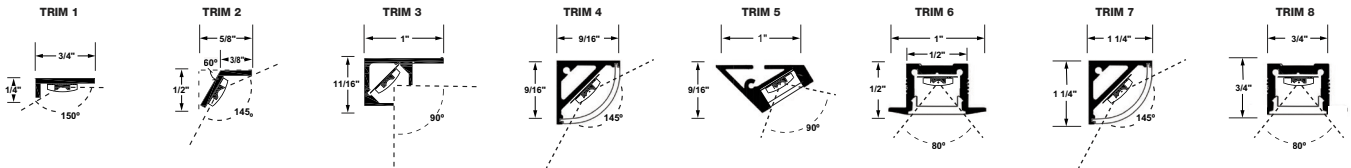

Phantom Classic, Elite & Ultra Lighting Strips - Paint Colors

Phantom Classic, Elite & Ultra Lighting Strips Trim Paint Colors & Ordering Codes*

Flat White	Gloss White	Flat Black	Gloss Black	Light Beige	Medium Brown	Light Almond	Unfinished Galvanized	Satin Aluminum	Custom Color*
FW	GW	FB	GB	LB	MB	LA	UF	SA	CC

*Custom colors are available for additional set up fee. Consult factory for more information.

Phantom Elite & Ultra Lighting Trim Paint Colors & Ordering Codes

Trim Profile	FW	GW	FB	GB	LB	MB	LA	UF	SA	CC
Trim 1	•	•	•	•	•	•	•	•		•
Trim 2	•	•	•	•	•	•	•	•		•
Trim 3	•	•	•	•	•	•	•		•	•
Trim 4									•	•
Trim 5									•	•
Trim 6									•	•
Trim 7									•	•
Trim 8									•	•

Phantom Elite & Ultra Lighting Strips Trim Profiles